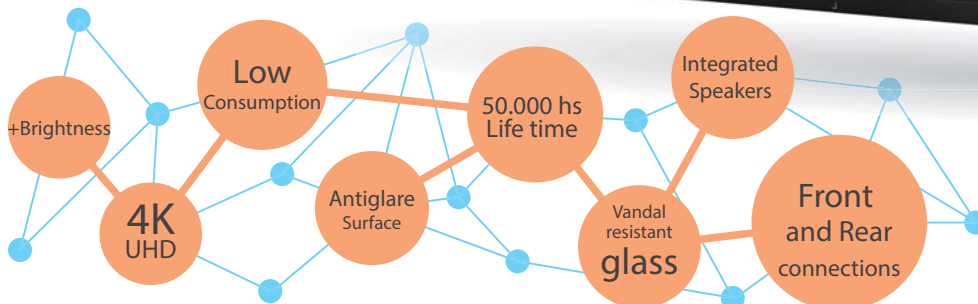

Wireless connection

Wireless system to transfer from Windows, Chromebook, iOS or Android devices to the panel

Multiplatform

Connect any external device (Windows, Mac, Chromebook or Linux) and work directly on the interactive display

All-in-One (OPS optional)

It can include an OPS (optional PC module) that turns the display into a more powerful tool to use in a business environment

The new multiCLASS Touch Screen stands out for: its elegant design; the superior image quality thanks to its 4K UHD panels; the connectivity that allows the use of any external equipment (wired or wireless); and finally, the ease of use that characterizes the entire range of multiCLASS products.