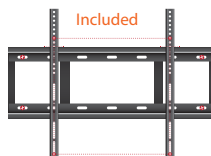

Models	MCSC6520P06	MCSC7520P06	MCSC8620P06
Panel			
LCD Size	65"	75"	86"
View Area (cm)	142,84 x 80,35	164,96 x 92,79	189,50 x 106,59
Resolution	4K UHD 2160p 3840 x 2160 (Pixels)		
Aspect Ratio	16:9		
Brightness	450 cd/m²	450 cd/m²	400 cd/m²
Contrast Ratio	1200:1		
Response Time	6ms	8ms	8ms
Refreshing Frequency	60 Hz		
Tipo Panel	D-LED		
Viewing Angel	178° (horizontal and vertical)		
Life Time	> 50.000 hours		
Touch			
IR Touch Points	20 points		
Sensing Type	Infrared Touch Frame		
Touch Accuracy	± 1 mm		
Response Time	< 10 ms		
Surface Protection	4mm Toughened Glass AG Anti-reflective; Resistance ≥7 Mohs		
Touch inputs	Finger or Stylus		
Operating System included			
Operating System	Android		
Version	8.0 Oreo		
CPU	ARM 64bits; 4 Núcleos Cortex A73 + A53; 1.5 GHz		
RAM / ROM	3 GB / 32 GB		
Interfaces			
Interfaces	HDMI-In x3 / HDMI-Out / VGA-In / YPbPr-In		
	PC-Audio / AV-In / AV-Out / SPDIF / Audio-Out		
	Android USB 2.0 x2 / Public USB 2.0 x2 / Touch-USB x2 / RS232-In / OPS		
	LAN RJ-45 In	LAN RJ-45 In	LAN RJ-45 In
	LAN RJ-45 Out	LAN RJ-45 Out	-
	DP- In	-	-
Connectivity			
Wifi	IEEE 802.11b/g/n		
Bluetooth	Bluetooth 4.0 (Optional)		
Power Consumption			
Power Requirements	100 V ~ 240 V, 50-60 Hz		
Power Consumption (w/o OPS)	Min: ≤0.5W / Máx: <170W	Min: ≤0.5W / Máx: <400W	Min: ≤0.5W / Máx: <440W
Estructure			
Product Size (WxHxD)	150,63 x 90,13 x 9,61	173,98 x 103,45 x 10,37	198,91 x 118,02 x 11,97
Package Size (WxHxD)	166 x 104,5 x 24,5	188 x 116 x 28	214 x 134 x 28
Net Weight	40 Kg	58 Kg	77 Kg
Package Net Weight	50 Kg	75 Kg	99,5 Kg
Material	Aluminum		
Color	Black		
Frame Width (Up / Down / Right / Left)	2,81 / 4,81 / 2,81 / 2,81		
VESA	600 x 400 mm	600 x 400 mm	700 x 400 mm
Speakers	Integrados 16W (x2)		
Operating System			
Multi-touch system	Windows 7 / Win 8 / Win 10 / Android		
Single-touch system	Windows XP / Vista / Linux / Mac OS / Chrome OS		

Front Connections

Front Buttons